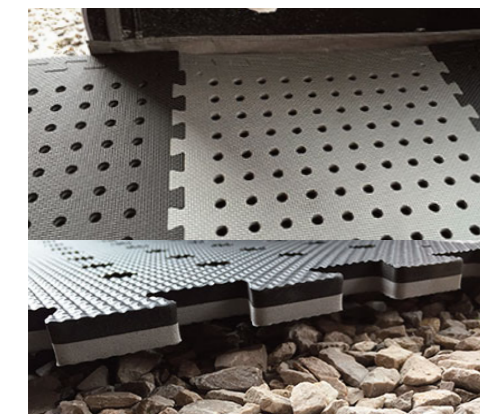

EVA - REVERSIBLE TILES
These reversible tiles are not only hard wearing at 12mm thickness but are great for creating a wide range of patterns. Each tile is 50cm x 50cm.
LWACC384 5026637 656972