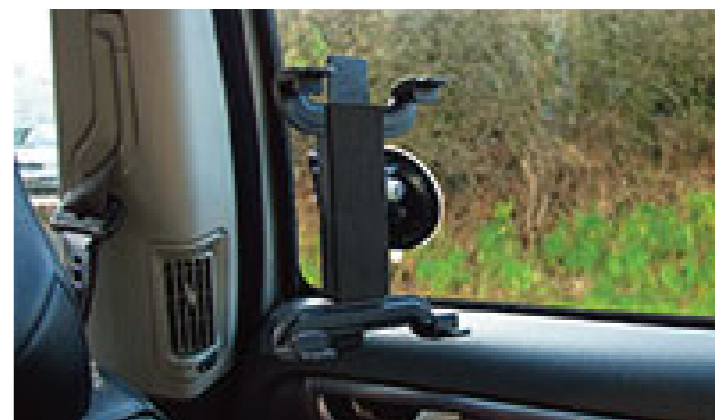

WINDOW SUCTION CUP MOUNTED iPad®/ TABLET HOLDER
An ideal gadget holder for most tablet style gadgets. By simply attaching the iPad®/ Tablet holder to an available window using the strong suction cup, you can clip your iPad or tablet in place and away you go!
SWITH2 5026637 628016