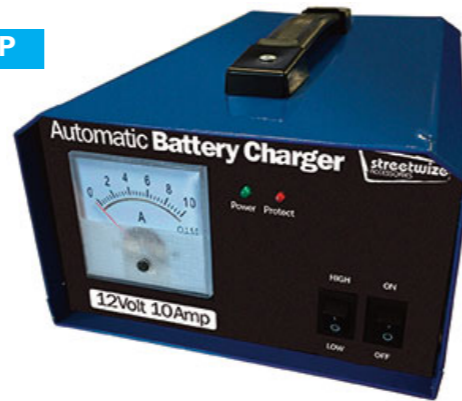

Designed to deliver a regular charge to Lead Acid batteries then automatically switch to a float/maintenance charge. Including Ammeter & LED power & warning display, with current, thermal reverse polarity & short circuit protection with manual & 13Amp plug with crocodile clips.

5 AMP

10 AMP

6/12V
Charging Rate 6/12V:
HIGH: 4.25ADC equal to 5 Amps RMS
Battery Capacity: 5 Ah - 500 Ah.
SWMC5 5026637 663581

12V
Charging Rate 12V:
HIGH: 8.5ADC equal to 10 Amps RMS - LOW: 5ADC equal to 6Amps
Battery Capacity: 5 Ah - 100 Ah.
SWMC10 5026637 663550

12 AMP

20 AMP

12V
Charging Rate 12V:
HIGH: 10.2ADC equal to 12 Amps RMS - LOW: 6.5ADC equal to 8Amps
Battery Capacity: 5 Ah - 120 Ah.
SWMC12 5026637 663567

12V
Charging Rate 12V:
HIGH: 17ADC equal to 20 Amps RMS - LOW: 10ADC equal to 12Amps
Battery Capacity: 5 Ah - 200 Ah.
SWMC20 5026637 663574

2/12/75 AMP

7/15/100 AMP

12V - FULLY AUTOMATIC BATTERY CHARGER & ENGINE STARTER
2 Amp (RMS) Trickle charge, 12 Amp (RMS) Fast charge,
75 Amp (RMS) Engine Jump Start - Automatic intelligent charge circuit,
Ammeter & LED Display, Reverse Polarity, Short Circuit & Over-Load Protection.
SW75JS 5026637 619755

12V - FULLY AUTOMATIC BATTERY CHARGER & ENGINE STARTER
7 Amp (RMS) Trickle charge, 15 Amp (RMS) Fast charge,
100 Amp (RMS) Engine Jump Start - Automatic intelligent charge circuit, Ammeter &
LED Warning Display Reverse Polarity, Short Circuit & Over-Load Protection.
SW100JS 5026637 625534

4 AMP

6 AMP

PLASTIC CASED 12V BATTERY CHARGER
4 Amp battery charger with 2.7 Amp DC, (4 Amp RMS) charging
SWCBC4 5026637 611179

PLASTIC CASED 12V BATTERY CHARGER
6 Amp battery charger with 3.5 Amp DC, (6 Amp RMS) charging
SWCBC6 5026637 611186

GENERATES 2.5 WATT

1.5 AMP