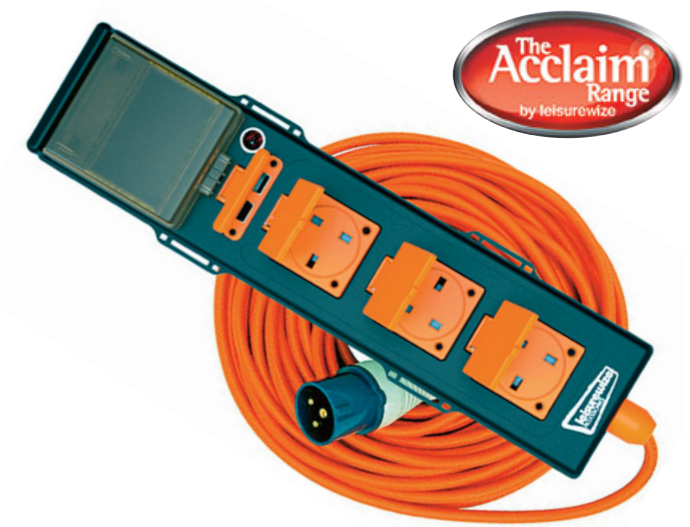

ACCLAIM RANGE 5 WAY MAINS UNIT
Modern sleek design, featuring 2 USB charging sockets, ideal for smart phones & tablets and 3 x 3 pin sockets that alternate to ensure the mobile mains unit remains balanced when mounted.
LWACC429 5026637 657245