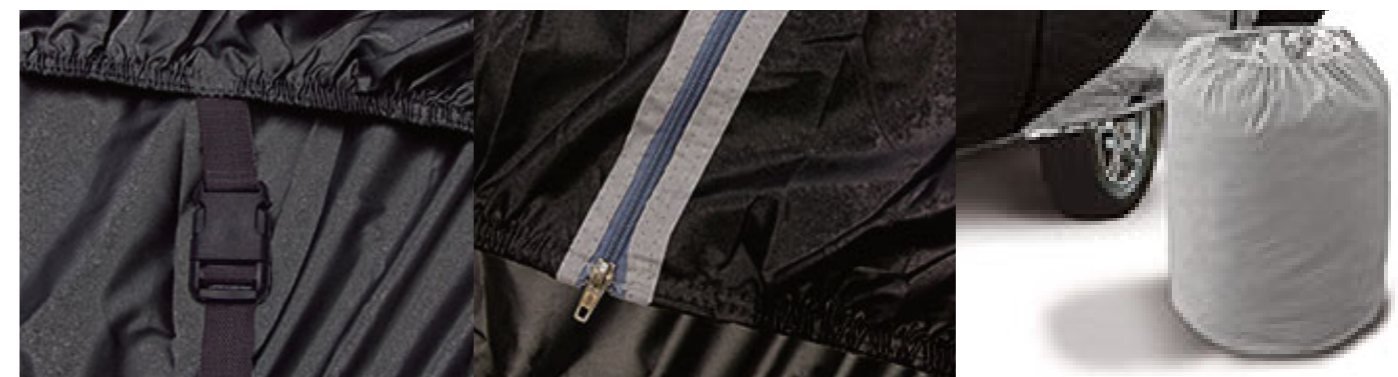

ALL-Season 4-ply Green Caravan Cover with reflective warning strips, elasticated hem & securing straps.

Helps protect your Caravan against: Dust, Dirt, Tree Sap, Bird Droppings & Industrial Pollutants.