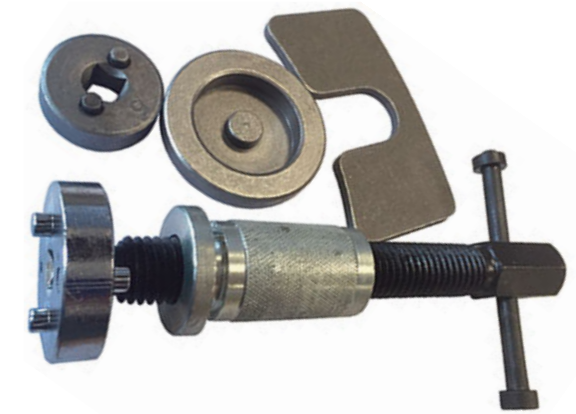

1/2" STRONG ARM
1/2" pivoting, spring loaded ball bearing socket retention head. 22" (56cm) length for extra leverage.
SWTOOL17 5026637 661969

1/2" REVERSIBLE RATCHET TORQUE WRENCH
Reversible ratchet head wrench with a range of: 28-210nm. Handy storage case with 125mm (5") extending rod & 3/8" adaptor.
SWTOOL25 - 5026637 665325

3 Pce LOCKING GRIP WRENCH SET
Set includes: 1x 6 1/2" Long nose pliers, 1 x 7" Locking pliers & 1x 10" Locking pliers. Carbon steel with 5 rivets & nickel plated
SWTOOL1 5026637 628610

2 in 1 BRAKE CALIPER REWIND TOOL
For use on disc brake calipers with right handed thread for most European & Japanese Cars. Tool includes 3/8 inch drive, shaped reaction plate and reversible key, plus 2 adaptors, (please check vehicle documentation).
SWTOOL21-5026637 662935