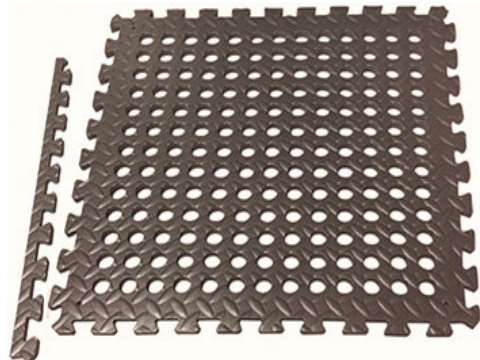

PEGS & MALLET KIT - 33 Pcs
LWACC430 5026637 657252

HEAVY DUTY PEGS - 20 Pcs
LWACC504 5026637 662003

EVA FLOOR TILES - Ideal for Caravan Awnings, Marquees, Tents, Play Areas, Gyms and much more! Manufactured from lightweight durable composite material. 60cm x 60cm Tiles x 4, with Edging Strips x 8.