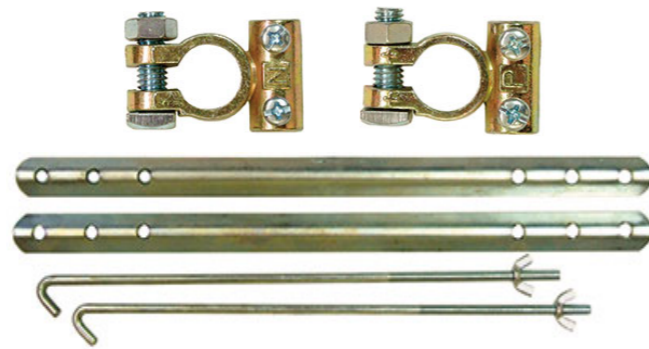

CAR TO CAR CHARGER/JUMPSTART
Simple to use, no need for booster cables! Charges from a vehicle 12v power socket,
no need to open the vehicle bonnet. Adjustable 12v power plug.
SWCG 5026637 628214

LED BATTERY AND ALTERNATOR TESTER
Ensures optimum starting ability with essential information for charging.
SWBT100 5026637 606915

HEAVY DUTY CROCODILE CLIPS

400 Amp rated heavy duty plastic moulded fully insulated handles
SWHDC 5026637 611056

PAIR BATTERY TERMINALS - CARDED

SWBAT29 5026637 626180

BATTERY RETAINING BRACKET KIT

SWBAT30 5026637 626197