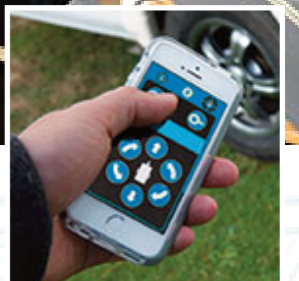

Charging voltage	12Volt DC
Average current consumption	20Ampère
Maximum current consumption	100Ampère
Speed	Ca/approx. 9cm/sec.
Weight	Ca/approx. 34.1kg including all fittings.
Max. total weight single axle	2000kg (1750kg on 18% slope)
Max. total weight double axle (with 2 motors)	2000kg (1750kg on 18% slope)
Material	Composite/Coated Steel
SWL on flat tarmac	2450kg