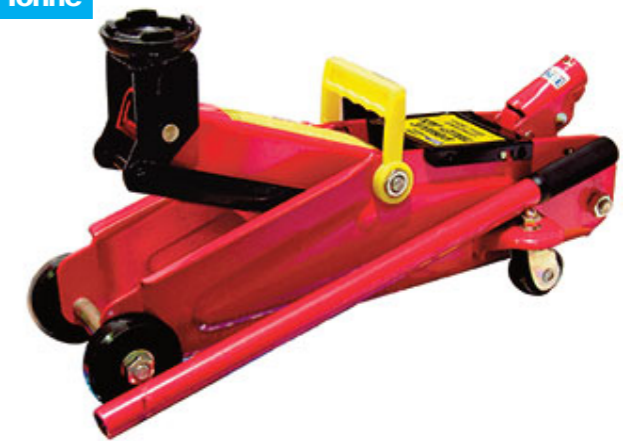

260 Pce WIRE TERMINAL ASSORTMENT
18 assorted male & female electrical connectors
SC1 5026637 662249

1.5 Tonne

1.5 TONNE TROLLEY JACK (1500KG)
Large 360° lifting saddle with lifting range of 135mm - 310mm Extension handle for easy to use operation.
SW15TJCB 5026637 621604

2 Tonne

2 TONNE TROLLEY JACK (2000KG)
Large 360° lifting saddle with lifting range of 135mm - 330mm. Extension handle for easy to use operation.
SW2TJCB 5026637 610868

347 Pce METRIC NUT, BOLT & SCREW ASSORTMENT
Bolts & screws 13mm to 26mm plus M5 & M6 washers
SC4 5026637 662300