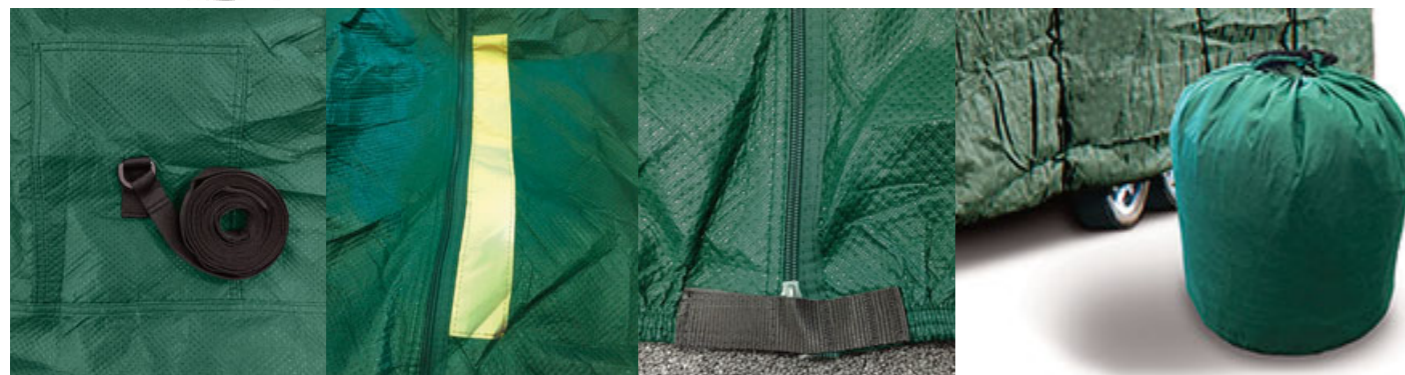

ALL-Season 4-ply Green Caravan Cover with reflective warning strips, elasticated hem & securing straps.

Helps protect your Caravan against: Dust, Dirt, Tree Sap, Bird Droppings & Industrial Pollutants.