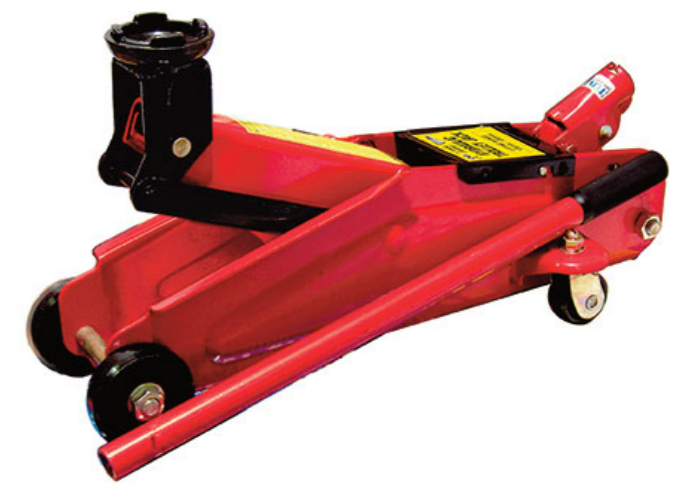

260 Pce WIRE TERMINAL ASSORTMENT
18 assorted male & female electrical connectors
SC1 5026637 662249

1.5 Tonne

1.5 TONNE TROLLEY JACK (1500KG)
Large 360° lifting saddle with lifting range of 135mm - 310mm Extension handle for easy to use operation.
SW15TJCB 5026637 621604

2 Tonne

2 TONNE TROLLEY JACK (2000KG)
Large 360° lifting saddle with lifting range of 135mm - 330mm. Extension handle for easy to use operation.
SW2TJCB 5026637 610868

347 Pce METRIC NUT, BOLT & SCREW ASSORTMENT
Bolts & screws 13mm to 26mm plus M5 & M6 washers
SC4 5026637 662300

146 Pce NYLON LOCK NUT ASSORTMENT
6 sizes between M4 & M12
SC6 5026637 662348

2 Tonne - Plastic Blow Moulded Case

2 TONNE TROLLEY JACK (2000KG)
Fitted with swivel castors & easy grab yellow handle to enable easy positioning. Large 360° lifting saddle with lifting range of 135mm - 330mm Extension handle for easy to use operation.
SW2TJBM 5026637 610875

3 Tonne

3 TONNE TROLLEY JACK (3000KG)
Professional garage quality jack fitted with swivel castors to enable easy positioning. X-Large 360° lifting saddle with lifting range of 135mm - 430mm. Extension handle for easy to use operation.
SW3TJCB 5026637 662423