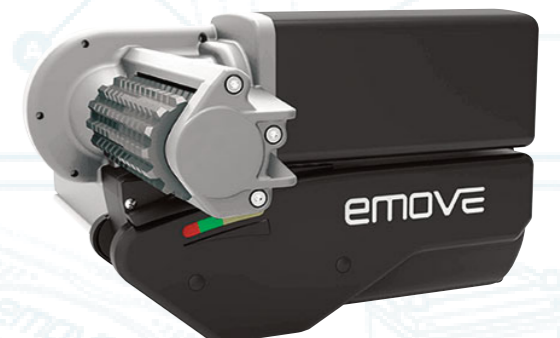

Charging voltage	12Volt DC
Average current consumption	20Ampère
Maximum current consumption	100Ampère
Speed	Ca/approx. 9cm/sec.
Weight	Ca/approx. 34.1kg including all fittings.
Max. total weight single axle	2000kg (1750kg on 18% slope)
Max. total weight double axle (with 2 motors)	2000kg (1750kg on 18% slope)
Material	Composite/Coated Steel
SWL on flat tarmac	2450kg