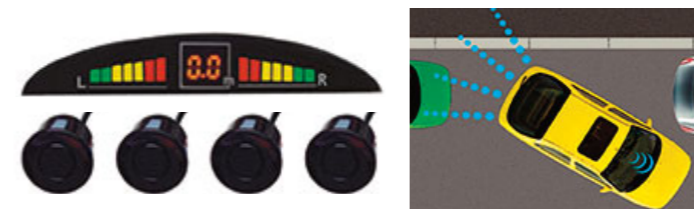

REVERSE PARKING SENSOR KIT
Easy to fit Reverse Parking Sensor Kit anywhere on vehicle dashboard. Bright LED distance display & multitone audio alert warn of potential dangers. With Display, Sensors, Control Unit & ALL Cables included.
SWPARK1 (5m Cable) 5026637 621994