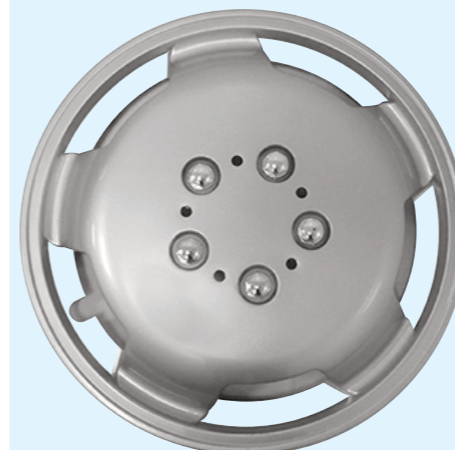

DEEP DISH
SWUX99 - 15" - 5026637 625268
SWUX100 - 16" - 5026637 625251