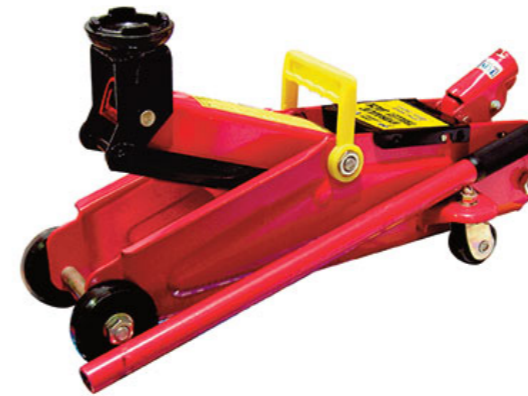

260 Pce WIRE TERMINAL ASSORTMENT
18 assorted male & female electrical connectors
SC1 5026637 662249

1.5 Tonne

1.5 TONNE TROLLEY JACK (1500KG)
Large 360° lifting saddle with lifting range of 135mm - 310mm Extension handle for easy to use operation.
SW15TJCB 5026637 621604

2 Tonne

2 TONNE TROLLEY JACK (2000KG)
Large 360° lifting saddle with lifting range of 135mm - 330mm. Extension handle for easy to use operation.
SW2TJCB 5026637 610868

347 Pce METRIC NUT, BOLT & SCREW ASSORTMENT
Bolts & screws 13mm to 26mm plus M5 & M6 washers
SC4 5026637 662300