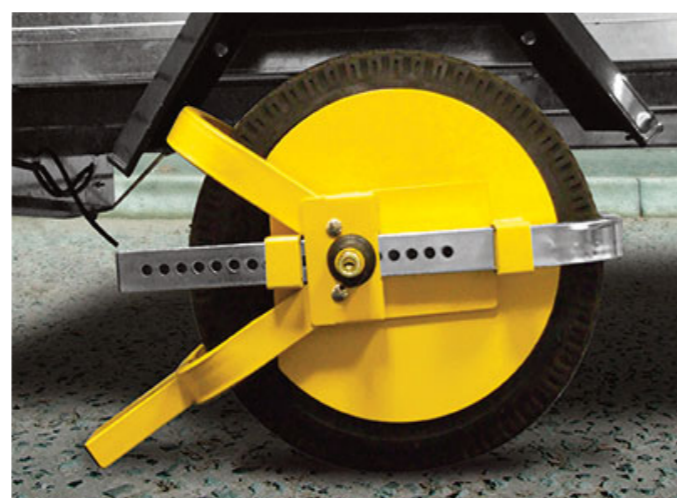

STANDARD GAUGE METAL

SQUARE PARKING POST
SWWL9 5026637 661228

FULL FACE WHEEL CLAMP

Fits 13" up to 17" wheels.
SWWL 5026637 607226

WHEEL CLAMP

Fits 13" up to 17" wheels.
SWWL3 5026637 615306

CLAW WHEEL CLAMP

Fits tyres 7" to 11" wide.
SWWL2 5026637 611896

TRAILER WHEEL CLAMP

Fits 8" to 10" Wheels.
SWWL4 5026637 617287

HEAVY DUTY FULL FACE WHEEL CLAMP

An ideal long term security deterrent for use on long stay car parks, sales forecourts & caravan storage. Simple to fit to most cars, vans, caravans, trailers, motorhomes & light trucks.
SWWL11 5026637 664793