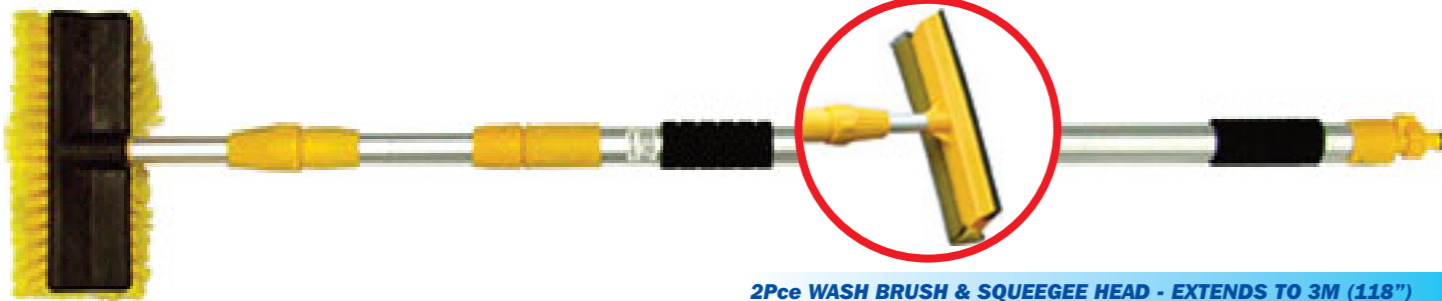

2Pce WASH BRUSH & SQUEEGEE HEAD - EXTENDS TO 3M (118")
Interchangeable heads, wash brush & strong wash sponge/squeegee head.
SWCWB4 5026637 622540

CAR WASH BRUSH & SQUEEGEE EXTENDS TO 1.8M (71")
For cars, vans, caravans and high vehicles with hose pipe connector.
SWCWB 5026637 612015