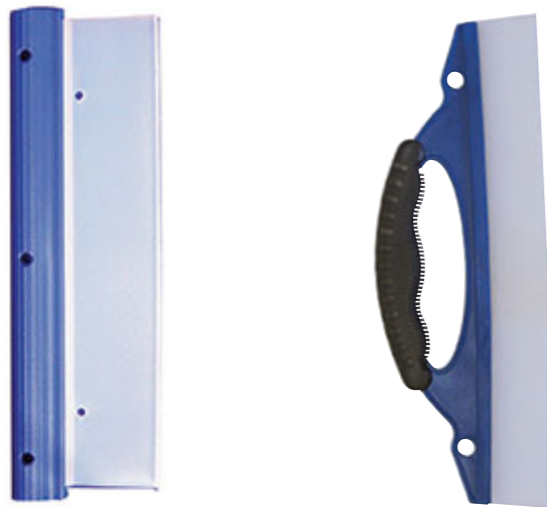

SUPER SOFT CHAMOIS

Hand selected cod oil tanned chamois
SWSSC3 - 3sq ft - 5026637 606564
SWSSC4 - 4sq ft - 5026637 606571
SWSSC5 - 5sq ft - 5026637 606588

Scan this QR Code to see a video of the Blaster Brush in action.

INTER-CHANGEABLE HEAD

BLASTER BRUSH

Ideal for washing & rinsing Cars, 4x4's, Trucks, Vans, Caravans, Motorhomes, Refuse Bins, Boats, Paving, Salt & Conservatories.
SWCWB5 5026637 622601

BLASTER BRUSH & BLASTER BROOM KIT

STRONG BROOM bristles for harder scrubbing of most outdoor surfaces, deep pile carpets and much more! **SOFT BRUSH** 100% safe non-scratch bristles, hundreds of uses around the home!
SWCWB6 5026637 629945