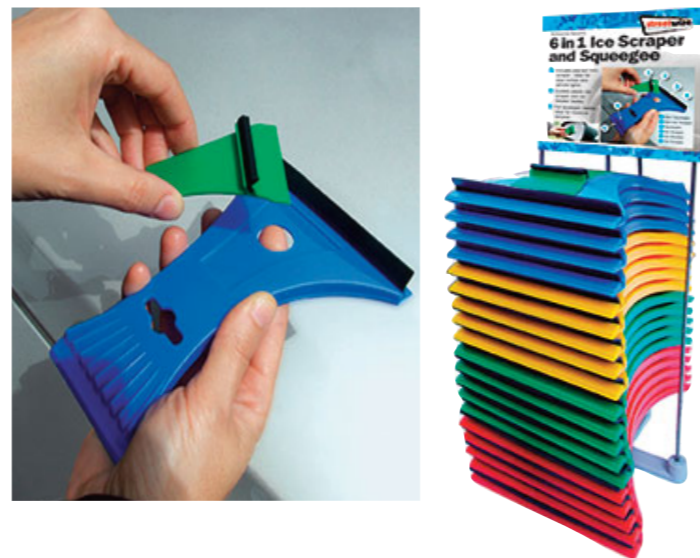

COMPACT EMERGENCY VEHICLE SHOVEL
The compact folding shovel fits neatly into its own carry case
Folded Size 240mm (9.5") x 150mm (6")
Open Size 580mm (23") x 150mm (6")
SWWR12 5026637 621932