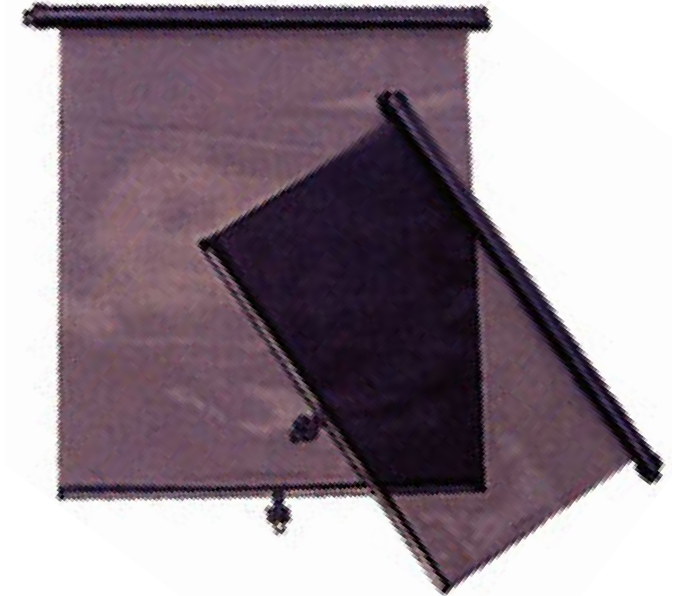

PAIR OF FOLDING SUN SHADES
approx. 36 x 44cm
SWFB1 5026637 612961

PAIR OF ROLLER BLINDS
Approx. 45cm x 54cm
SWRB2 5026637 612978

VENT FIT CUP HOLDER
Suitable for use with most drink cans & small bottles.
With built-in adjustable stabilising mechanism.
SWCH2 5026637 627507