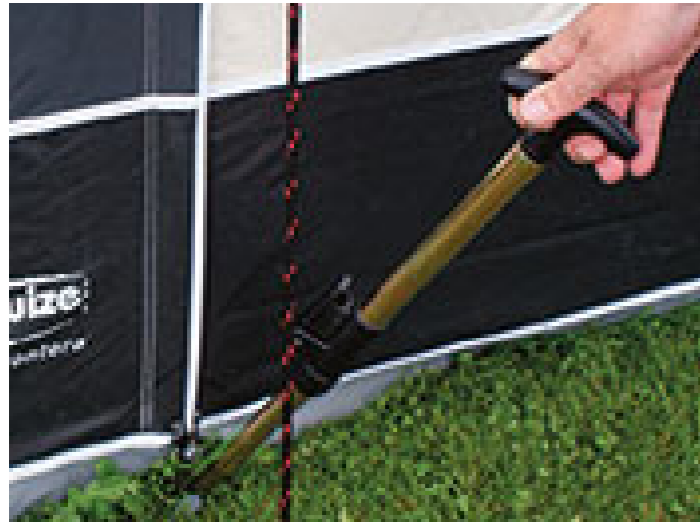

PEG MATE TELESCOPIC PEG PULLER

Compact design for easy storage, extends to 60cm
LWACC53 5026637 627927