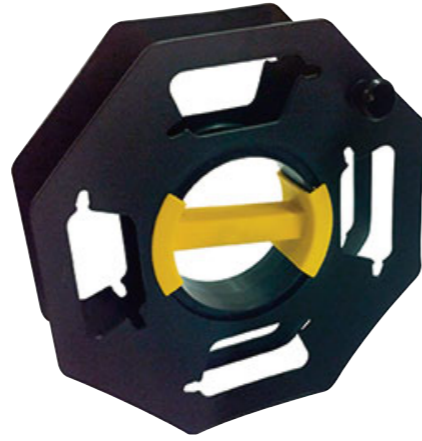

25M CABLE TIDY
Ergonomic design for ease of use, strong Polypropylene construction. Takes 25 metres of 2.5mm core cable.
LWACC3 5026637 624926

CABLE TIDY (25M)
An ergonomically designed cable tidy for use when camping, caravanning, also the home or garden. Can house 25 metres of 2.5mm core cable.
LWACC38 5026637 627033