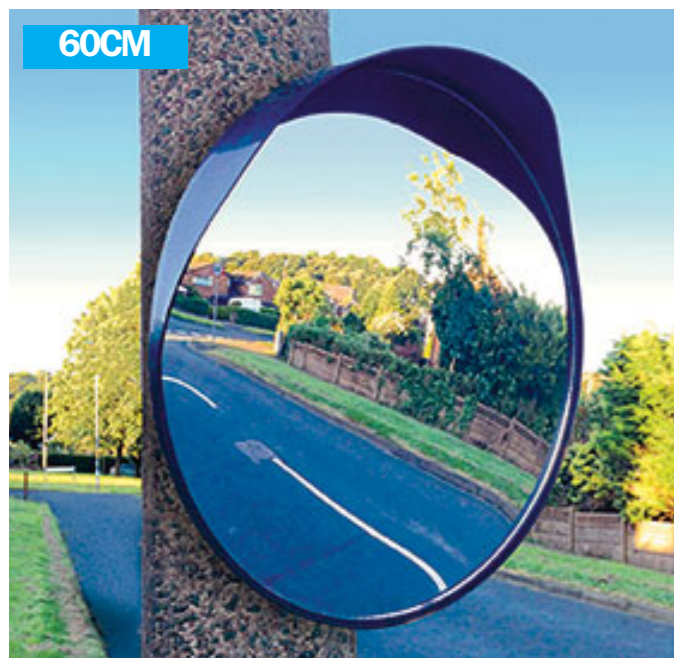

REAR WIDE VIEW DOUBLE MIRROR
Extra wide mirror, fit's over existing vehicle mirror, 2nd adjustable mirror to see rear seat passengers.
SWIM1 5026637 643491

60cm CONVEX BLIND SPOT MIRROR
SWSM3 - 5026637 661556