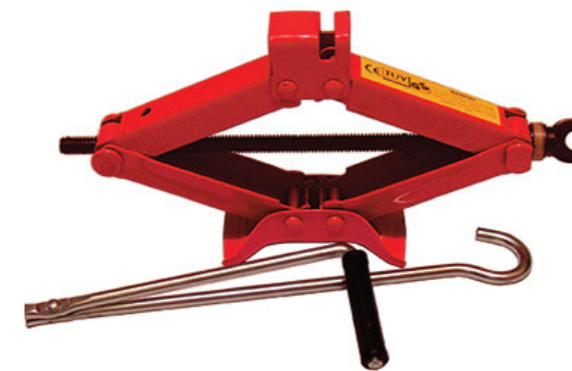

2 Tonne

2 TONNE TROLLEY JACK (2000KG)
Large 360° lifting saddle with lifting range of 135mm - 330mm. Extension handle for easy to use operation.
SW2TJCB 5026637 610868

347 Pce METRIC NUT, BOLT & SCREW ASSORTMENT
Bolts & screws 13mm to 26mm plus M5 & M6 washers
SC4 5026637 662300

146 Pce NYLON LOCK NUT ASSORTMENT
6 sizes between M4 & M12
SC6 5026637 662348

2 Tonne - Plastic Blow Moulded Case

2 TONNE TROLLEY JACK (2000KG)
Fitted with swivel castors & easy grab yellow handle to enable easy positioning. Large 360° lifting saddle with lifting range of 135mm - 330mm Extension handle for easy to use operation.
SW2TJBM 5026637 610875

3 Tonne

3 TONNE TROLLEY JACK (3000KG)
Professional garage quality jack fitted with swivel castors to enable easy positioning. X-Large 360° lifting saddle with lifting range of 135mm - 430mm. Extension handle for easy to use operation.
SW3TJCB 5026637 662423

1 Tonne

1 TONNE SCISSOR JACK (1000KG)
Sturdy steel construction with folding crank handle for easy storage with lifting range of 90mm - 330mm
SWSJ1 5026637 611193

1.5 Tonne

1.5 TONNE SCISSOR JACK (1500KG)
Sturdy steel construction with folding crank handle for easy storage with lifting range of 105mm - 330mm
SWSJ2 5026637 629037