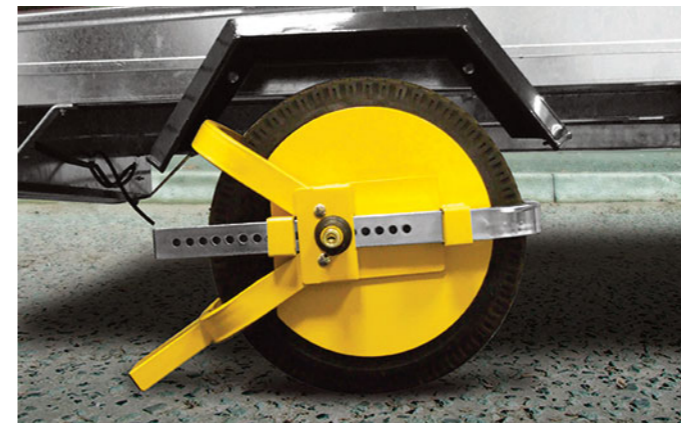

48mm JOCKEY WHEEL
SWTT27 5026637 613562

48mm JOCKEY WHEEL WITH PNEUMATIC TYRE
SWTT99 5026637 614828

TRAILER WHEEL CLAMP
Fits 8" to 10" Wheels - Simple to fit & remove
SWWL4 5026637 617287

50mm HEAVY DUTY COUPLING LOCK
A highly visible security measure that obstructs the tow hitch with an advanced locking mechanism for improved security. Works with most types of couplings. Resistant to rust and corrosion. Simple to fit and suitable for most Steel tow hitches.
SWTT28 5026637 662515