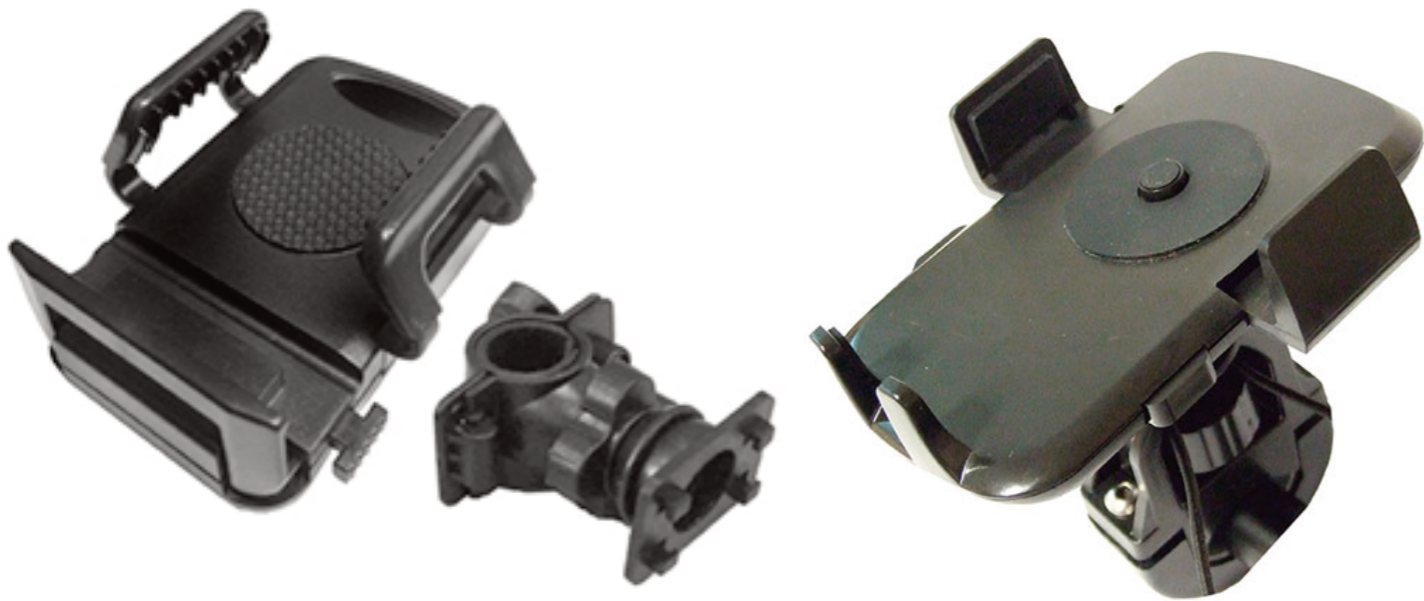

BICYCLE PHONE HOLDER

Ideal for mounting mobile phones, PDA's, MP4 music players and more!
SWCA16 5026637 643453

ONE TOUCH BICYCLE PHONE HOLDER

Ideal for mounting mobile phones, PDA's, MP4 music players and more!
SWCA18 5026637 655685