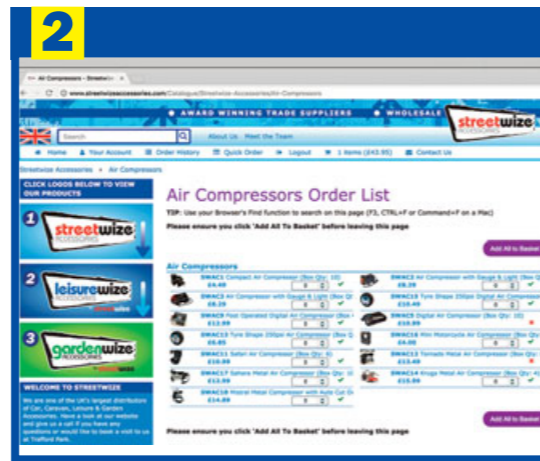

PRODUCT	CAT	PL	PRODUCT	CAT	PL	PRODUCT	CAT	PL
Steering Locks	6	1	Aerials, Jack Cable, Disc & Air Horns	56	8	Roof Bars, Easy Rack & Roof Cargo Rack	109	17 & 18
Foldable, Heavy Duty & Standard Parking Posts	7	1	Grille Mesh, Window Films & Number Plate Surrounds	57	8 & 9	Titan Cycle Racks & Cycle Hangers	110	18
Wheel Clamps & Parking Barrier	8	1	Mud Flaps, Exhaust Mufflers & Trims	58	9	Cycle Racks	111	18
Socket & Screwdriver Bit Sets	9	1	Air Filter Induction Kits	59	9	Cycle Phone Holders & Puncture Repair Kits	112	18
Socket & Tool Sets, Strong Arm & Torque Wrench	10	1	Driving Aids, Cup Holder, Ashtray & Digital Clock & Thermometer	60	9	Cycle Computers, Tyre Pumps & Lights	113	18
Wrenches & Brake Caliper Tool	11	1	Sunblinds, Sunshades & Nightvision Glasses	61	9	12v Grooming & Water Heating Accessories	114	18
Tote Bag, Cable Puller, Adhesives Tapes & Fixing Kits	12	1 & 2	Jerry Can, Spout, Syphon Pumps & Funnels	62	10	Universal Dog Guards	115	18
Multi Assortment Kits	13	2	Boxed Wheel Covers	63	10	Cooling Pet Mat, Folding Ramp & 2 in 1 Pet Seat Protector	116	19
Multi Assortment Kits	14	2	Boxed & Shrink-Wrapped Wheel Covers	64	10	Pet Seat Covers, Protector & Barrier	117	19
Trolley & Scissor Jacks	15	2	Folding Clip, Caravan Pair Wheel Covers & Cable Ties	65	10 & 11	Winter Snow Shovels & Ice Scrapers	118	19
Bottle Jacks & Jack Stands	16	2	Deep Dish & Revolution Wheel Covers	66	11	Winter Heating & Safety Accessories	119	19
Jack Stands & Wheel Braces	17	2	Curved & Standard Wiper Blades	67	11	Car Top & Water Resistant Car Covers	120	19
First Aid & Emergency Roadside Accessories	18	2 & 3	Water Resistant, Waterproof & Velour Van Seat Covers	68	12	Car Covers, 4x4 Cover & Motorcycle Cover	121	19
Fire Blanket & Dry Powder Fire Extinguishers	19	3	Water Resistant Car Seat Covers	69	12	Quad Pro+ Caravan Covers	122	20
Luggage Elastics	20	3	Waterproof Car Seat Covers	70	12	Water Resistant Caravan Covers	123	20
Luggage Elastics	21	3	Full Car Seat Cover Sets	71	12 & 13	Vehicle Towing Mirrors	124	20
Buckle & Ratchet Tie Downs	22	3	Full & Pairs Car Seat Cover Sets	72	13	Vehicle Towing Mirrors	125	20
Ratchet Tie Downs & Tie Down Set	23	3	Full & Pair Car Seat Cover Sets	73	13	Cable Tids, Extension & Hook Up Cables	126	20
Tow Ropes & Tow Bar	24	3	Pairs & Full Car Seat Cover Sets	74	13	Mobile Mains Units & Extension Cables	127	20
Tow Straps, Cargo Nets & Tarpaulins	25	4	Steering Wheel Gloves	75	13	Standard & Magnetic Trailer Boards & Jockey Wheels	128	20
Emergency Jump Start & Power Banks	26	4	Steering Wheel Gloves	76	13	Caravan & Trailer Security	129	20 & 21
Power Packs (with/without Air Compressors)	27	4	Trim-to-fit Bespoke Car Mat Sets	77	13 & 14	General Caravan Accessories	130	21
Power Packs & Heavy-Duty Battery Charger	28	4	Rubber/NBR Car Mat Sets	78	14	General Caravan Accessories	131	21
Intelligent (fully automatic) Battery Chargers	29	4	Rubber/NBR Car Mat Sets	79	14	General Caravan Accessories	132	21
Automatic Battery Chargers	30	4	Rubber/NBR Car Mat Sets	80	14	Shower, Safety Kits & Folding Trolleys	133	21
Plastic Cased Battery Chargers	31	4	Rubber/NBR Car Mat Sets	81	14	Windbreaks, Airdrobe & Toilet Tent	134	21
Metal Cased Battery Chargers	32	4	Rubber/NBR Car Mat Sets	82	14	Folding Tables & Pan Set	135	22
Battery Chargers, Trickle Chargers & Battery Tester	33	4 & 5	Rubber/NBR, Combination & 1 Pce Rear Car Mat Sets	83	14 & 15	Suction Bathroom & Kitchen Storage Accessories	136	22
Car Battery Accessories & Booster Cables	34	5	Combination Car Mat Sets	84	15	Collapsible Bins & Melamine Dinnerware Sets	137	22
Booster Cables	35	5	Velour Carpet Car Mat Sets	85	15	Collapsible Kitchen Accessories	138	22
Booster Cables	36	5	Velour Carpet Car Mat Sets	86	15	Collapsible Kitchen Accessories	139	22
OBDII Fault Code Readers, Driving & Tracking Aids	37	5	Velour Carpet Car Mat Sets	87	15	Cooking Accessories	140	22
Valeting Products	38	5	Boot Mats & Protectors	88	15	Portable Washing Machines	141	22
Valeting Products	39	5	Car Boot & Seat Organisers	89	15	Waterhog & Wastehog	142	22
Flexi Blades, Chamois & Car Wash Brushes	40	6	Wireless Chargers & Holders, Selfie Stick	90	15	Waterhog, Waste Carriers & Portable Toilets	143	22 & 23
Blast Brush & Blaster Brush/Broom Kit	41	6	Gadget Holders & Pad	91	15	General Water Use Accessories	144	23
Hose Pipes & Carwash Cleaning Kit	42	6	Gadget & iPad/Tablet Holders	92	15	Caravan Steps, Ainer Clamp & Tray	145	23
Portable Power Sprayers	43	6	Bluetooth® & DAB Radio Kits	93	15 & 16	Relaxer & Reclining Folding Chairs	146	23
Spray Paints	44	6	12v USB Charging Accessories & 12v Cigarette Lighter	94	16	Folding Chairs & Seating Accessories	147	23
Paints, Primers & Hammer Finish Paints	45	6	12v USB Charging Plugs	95	16	Awning Accessories	148	23