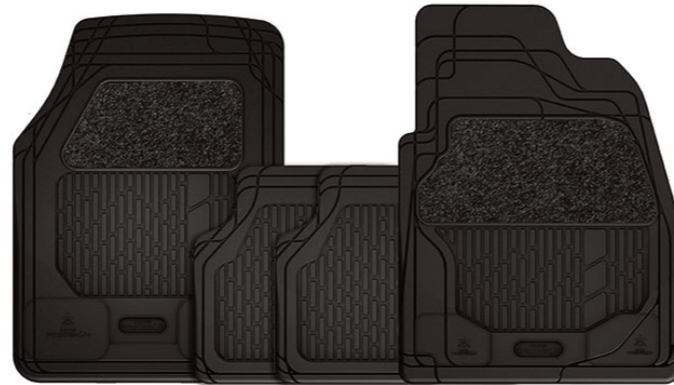

FORD

VAUXHALL

FORD 4 Pce

CMAX, CMAX Grand, Fiesta Since 2008, Fiesta Since 2011, Focus Since 2005, Focus Since 2011, Mondeo Since 2007, Ka Since 2009, Fusion Since 2005
SWTM1 5026637 646799

VAUXHALL 4 Pce

Corsa since 2006, Meriva since 2010, Astra since 2012, Insignia 2008-2013, Insignia since 2013, Zafira 2006-2012, Zafira III Tourer since 2012.
SWTM2 5026637 646805