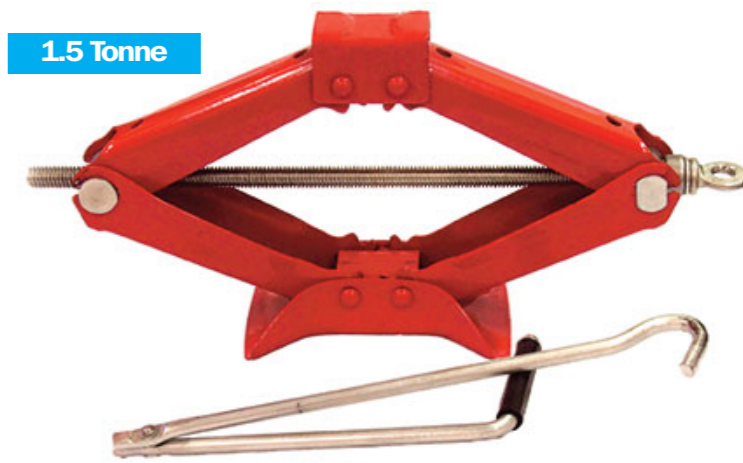

3 Tonne

3 TONNE TROLLEY JACK (3000KG)
Professional garage quality jack fitted with swivel castors to enable easy positioning. X-Large 360° lifting saddle with lifting range of 135mm - 430mm. Extension handle for easy to use operation.
SW3TJCB 5026637 662423

500 Pce SPLIT PIN ASSORTMENT
6 thicknesses between 25.4mm & 63.5mm length.
SC7 5026637 662362

170 Pce SCREW & U-TYPE CUSHION SPEED CLIPS ASSORTMENT
4 screw sizes between 8mm & 13mm & cushion clips between 3mm & 6mm.
SC9 5026637 662409

1 Tonne

1 TONNE SCISSOR JACK (1000KG)
Sturdy steel construction with folding crank handle for easy storage with lifting range of 90mm - 330mm
SWSJ1 5026637 611193

1.5 Tonne

1.5 TONNE SCISSOR JACK (1500KG)
Sturdy steel construction with folding crank handle for easy storage with lifting range of 105mm - 330mm
SWSJ2 5026637 629037

2 Tonne

2 TONNE HYDRAULIC BOTTLE JACK (2000KG)

Two piece steel lifting handle. Heavy duty saddle with seating grooves. A lifting range of 158mm - 308mm

SW2TBJ 5026637 611063

4 Tonne

4 TONNE HYDRAULIC BOTTLE JACK (4000KG)