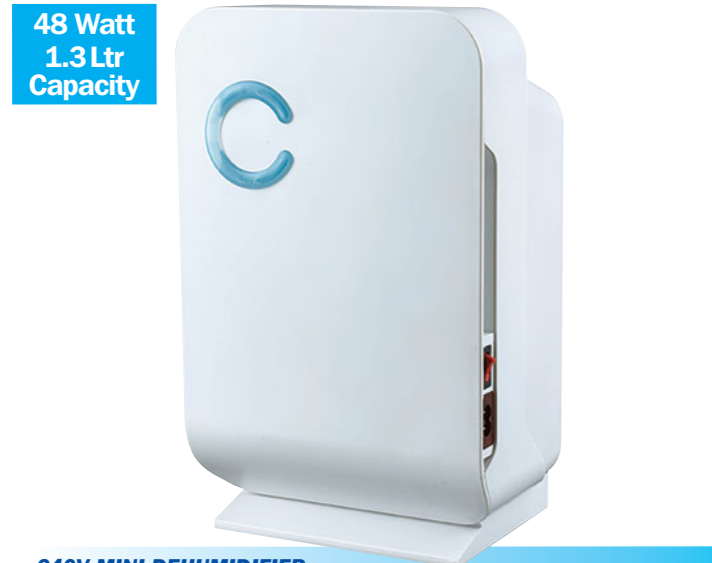

48 Watt 1.3Ltr Capacity 240V MINI DEHUMIDIFIER
A stylish and efficient way to get rid of excess moisture in Caravans, Motorhomes and around the Home.
LW573 5026637 665424