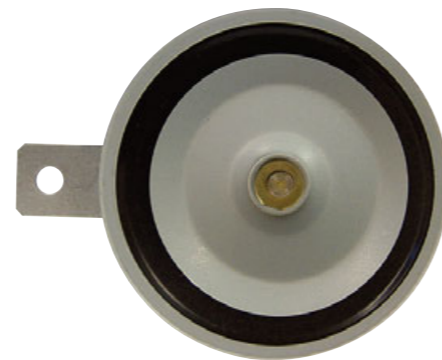

1m JACK TO JACK CABLE
3.5mm to 3.5mm jack plugs. Ideal for iPhone, iPod, iPad, MP3, MP4 & more.
US034 5026637 629662

12V DISC HORN
SWRH1 5026637 623264

TWIN AIR HORN RED
SWAH1 5026637 610325

TRIPLE AIR HORN RED
SWAH3 5026637 610349