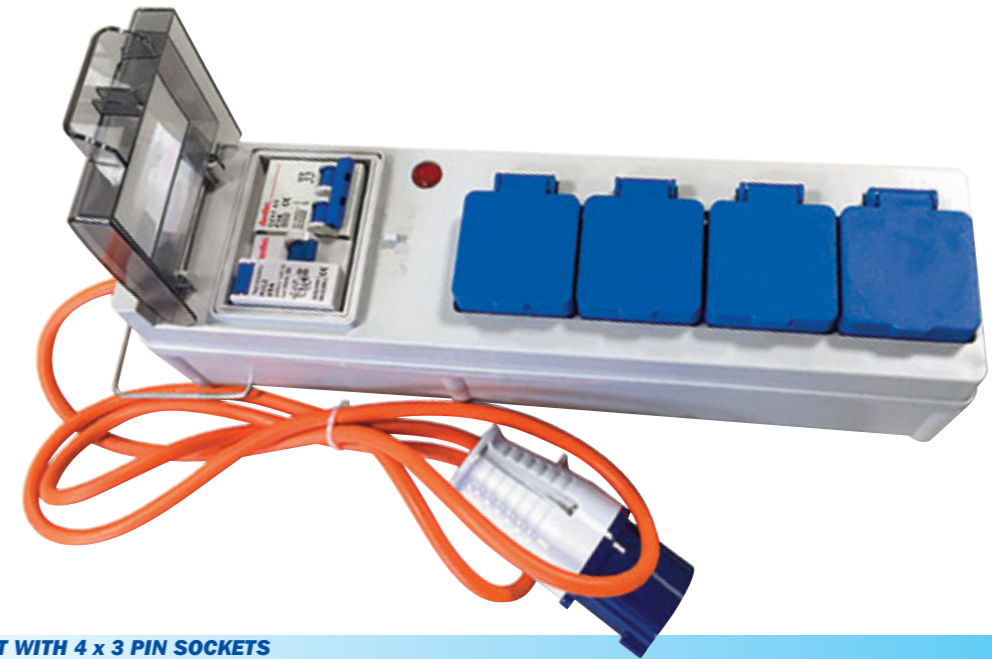

MOBILE MAINS UNIT WITH 4 x 3 PIN SOCKETS
Horizontally aligned sockets means all sockets are easily accessed and useable. Ideal for use in Awnings, Tents, Trailer Tents and Boats. Total protection with built in 25 Amp RCD. Safety first - High visibility orange cable.
LW571 5026637 665349