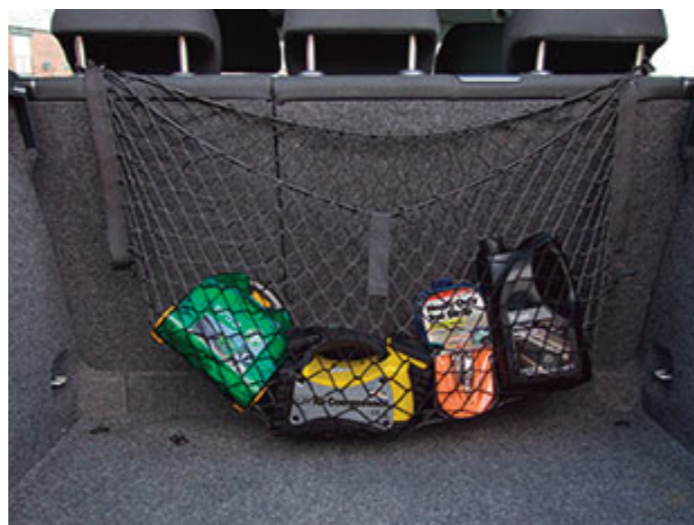

IN-CAR BAG HOLDER

Attaches to vehicle head rest. For shopping bags, briefcases, umbrellas etc.
SWBH 5026637 619571

BOOT TIDY/BAG

SWBO 5026637 616945

CAR SEAT ORGANISER

With main insulated cooler pocket, multiple pockets to keep items secure & tissue pocket with dispenser hole.
SWSO2 5026637 644955