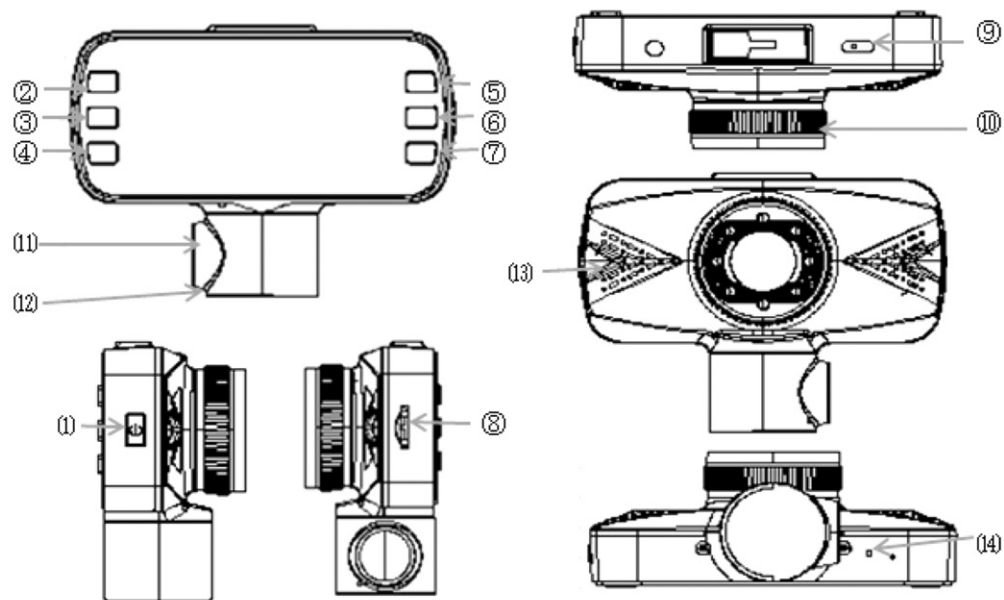

Dual Camera HD Dash Cam

Please note: The internal battery for this Dash Cam is for playback and storing the system settings only. The Camera must be powered by the 12V power cable supplied or hard wired to the vehicle power supply to record any journeys.

CAMERA INTERFACE

- 1. Power button
- 2. UP button
- 3. Menu button
- 4. Down button
- 5. OK button

- 6. Mode button
- 7. Lock button
- 8. Micro SD Card slot
- 9. USB port
- 10. Front lens

- 11. Back lens
- 12. Microphone
- 13. Speaker
- 14. Reset

TECHNICAL SPECIFICATION

Video Resolution	Front: 1080P 30fps, 720P 30fps Rear: VGA 30fps
Sensor	Front: 1.3M Cmos Rear: 0.3M Cmos
Lens	120 degree
Rear Lens	330 degree swivel camera
Image Size	12M
Screen	2.7" Colour LCD Screen
Audio	Built-in Microphone/Speaker
Storage	Micro SD Card, supports up to 32G
File Format	JPEG/AVI
Battery	Built-in Rechargeable Li-ion battery (280mAh)
Working Time	10 minutes
Loop recording	Support
Night Vision	Support
Port	USB 2.0 / AV Out
G-sensor	Support
Motion detection	Support
Accessories	Suction cup, car charger, USB cable