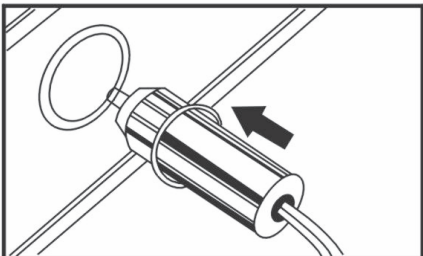

12V High Power Vacuum Cleaner

Power: DC 12V 60W

Rated Current: 5A

Specifications:

1. Small and easy to keep in a vehicle.
2. Supplied with 3m (10ft) cable and a crevice tool to clean hard to reach places in a vehicle.

Usage Instructions

Before inserting the 12V power plug into the socket ensure the power switch is "OFF" position. To activate turn the power switch to "ON".

Use the separate Crevice tool to clean in hard to reach locations. insert in the front of the unit to use.