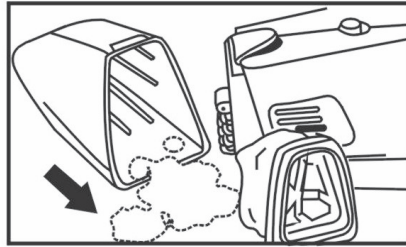

Empty the dust collector of dust and debris after every use.