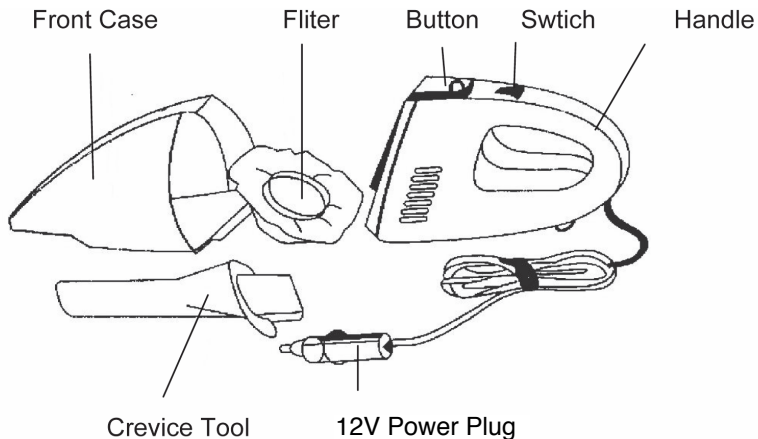

12V High Power Vacuum Cleaner

Power: DC 12V 60W

Rated Current: 5A

Specifications:

1. Small and easy to keep in a vehicle.
2. Supplied with 3m (10ft) cable and a crevice tool to clean hard to reach places in a vehicle.

Usage Instructions

Before inserting the 12V power plug into the socket ensure the power switch is "OFF" position. To activate turn the power switch to "ON".

Use the separate Crevice tool to clean in hard to reach locations. insert in the front of the unit to use.