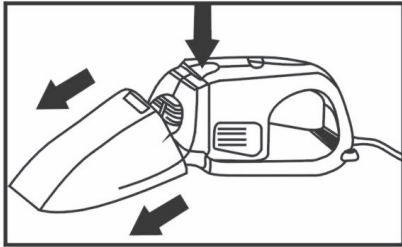

In order to clean the dust collector press the open button on the top of the vacuum cleaner.