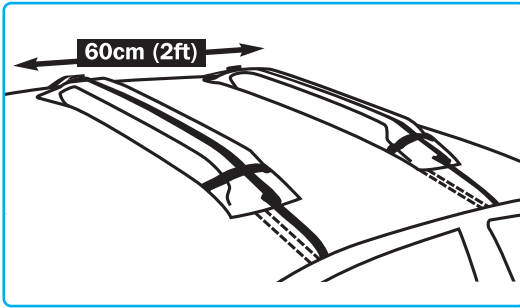

1. Easy Rack Soft Rack x 2
2. Spare load straps for extended loads x 2

Installation Instructions

Fig. 1

Fig. 2

Please follow the instructions below:

1. Take the product out of its packaging, and dispose of the packaging in the correct manner.
2. Once the product has been taken out of the packaging, open up both front driver and passenger doors and rear passenger doors.
3. Place the Easy Racks on the roof of the vehicle at least 60cm (2ft) apart and parallel to each other (Figure 1), with one above the front doors and other above the rear doors. Ensure the Easy Racks are correctly laid down with the webbing straps facing upwards.
4. Both Easy Racks come attached with its own buckle strap. Thread these straps (A) through the inside of your vehicle and secure it to the buckle strap (B) located on the opposite side of the Easy Rack (Figure 2). Tighten the buckle strap for a secure hold.

WARNING: Never allow the remaining length of the strap overhang outside the vehicle. Risk of obstructing other roadusers

5. With the remainder of the strap, thread it under the webbing straps (C) on both ends of the Easy Rack (Figure 2). Do not secure the strap onto the buckle on the other end.
6. Place your load onto your Easy Rack, ensuring the load is underneath the straps.
7. Then, insert the strap into the buckle and tightly secure it into place.
8. For much larger loads, please use the spare load straps.