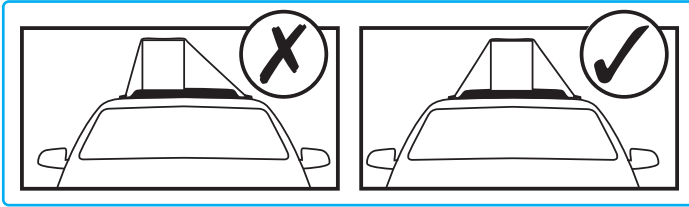

Best Practices

When positioning your load on the Easy Rack, make sure you position the load onto the centre of the rack. Never place the load onto the side.

Fig. 3

Health & Safety Guidelines

- This roof rack can carry a maximum load of 65kg. However, before placing any load on the roof rack, please refer to your vehicle's handbook to check the maximum weight that it can carry on the roof. The load should NOT exceed the maximum weight as stated in your vehicle.
- Never drive on the motorway with the Easy Rack in use. Risk of damage to your vehicles. Risk of harm to other roaduser.
- When using the Easy Rack, do not drive over 50 mph.
- Please ensure all loads are tightly secured via the straps.