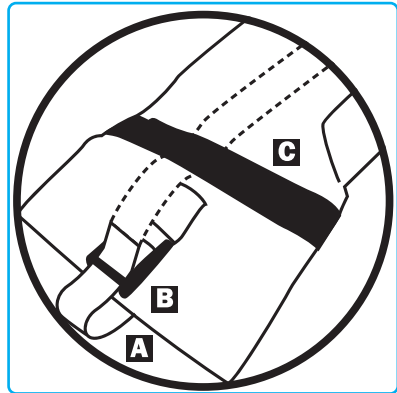

1. Easy Rack Soft Rack x 2
2. Spare load straps for extended loads x 2

Installation Instructions

Fig. 1

Fig. 2

Please follow the instructions below:

1. Take the product out of its packaging, and dispose of the packaging in the correct manner.
2. Once the product has been taken out of the packaging, open up both front driver and passenger doors and rear passenger doors.
3. Place the Easy Racks on the roof of the vehicle at least 60cm (2ft) apart and parallel to each other (Figure 1), with one above the front doors and other above the rear doors. Ensure the Easy Racks are correctly laid down with the webbing straps facing upwards.
4. Both Easy Racks come attached with its own buckle strap. Thread these straps (A) through the inside of your vehicle and secure it to the buckle strap (B) located on the opposite side of the Easy Rack (Figure 2). Tighten the buckle strap for a secure hold.

WARNING: Never allow the remaining length of the strap overhang outside the vehicle. Risk of obstructing other roadusers

5. With the remainder of the strap, thread it under the webbing straps (C) on both ends of the Easy Rack (Figure 2). Do not secure the strap onto the buckle on the other end.
6. Place your load onto your Easy Rack, ensuring the load is underneath the straps.
7. Then, insert the strap into the buckle and tightly secure it into place.
8. For much larger loads, please use the spare load straps.